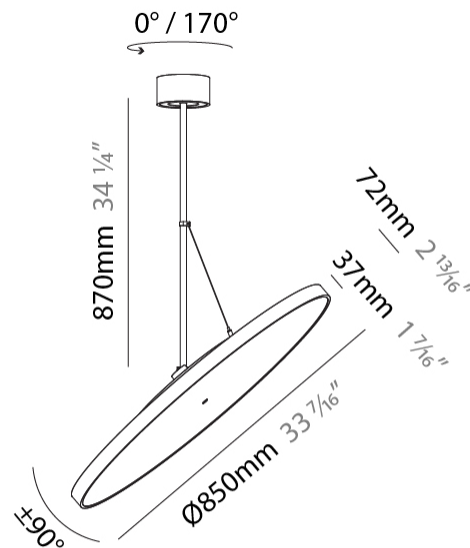

PHYSICAL

Diameter (mm): 1100
 Diameter (in): 43 ⁵/₁₆
 Height (mm): 870
 Height (in): 34 ¹/₄
 Weight (kg): 9
 Weight (lbs): 11.2
 Diffuser: PMMA - Opal / Micro-Prism / Sparkling Secret / Vintage Industrial
 Fixture Finish: SSR / BKV / CWI / CRY / HAB / UFT / ITA / RUA / FTG / MYG / LOD / PUS / FRO / FUP / KIA / POP / BLS / SPG / MEY / GOH / CHC / COM / ABZ / JAG / OBR / MOS / ROR
 Fixture Material: PMMA / Extruded Aluminum / Steel

Adjustability: Rotational 170°; Tilt 90°

RATINGS AND CERTIFICATIONS

Certified By: Certified for North American Standards
 IP rating: IP20

SIGN DIVA FLEX SUSPENSION

A30859-

PROJECT	_____
TYPE	_____
SPECIFIER	_____
QUANTITY	_____
DATE	_____

PHYSICAL

Shape: Round
 Diameter (mm): 1100
 Diameter (in): 43 5/16
 Height (mm): 1620
 Height (in): 63 3/4
 Weight (kg): 15.3
 Weight (lbs): 33.66
 Diffuser: PMMA - Opal / Micro-Prism / Sparkling Secret / Vintage Industrial
 Fixture Finish: SSR / BKV / CWI / CRY / HAB / UFT / ITA / RUA / FTG / MYG / LOD / PUS / FRO / FUP / KIA / POP / BLS / SPG / MEY / GOH / CHC / COM / ABZ / JAG / OBR / MOS / ROR
 Fixture Material: PMMA / Extruded Aluminum / Steel

PHYSICAL

Diameter (mm): 1100
 Diameter (in): 43 ⁵/₁₆
 Height (mm): 870
 Height (in): 34 ¹/₄
 Weight (kg): 15.3
 Weight (lbs): 33.66
 Diffuser: PMMA - Opal / Micro-Prism / Sparkling Secret / Vintage Industrial
 Fixture Finish: SSR / BKV / CWI / CRY / HAB / UFT / ITA / RUA / FTG / MYG / LOD / PUS / FRO / FUP / KIA / POP / BLS / SPG / MEY / GOH / CHC / COM / ABZ / JAG / OBR / MOS / ROR
 Fixture Material: PMMA / Extruded Aluminum / Steel