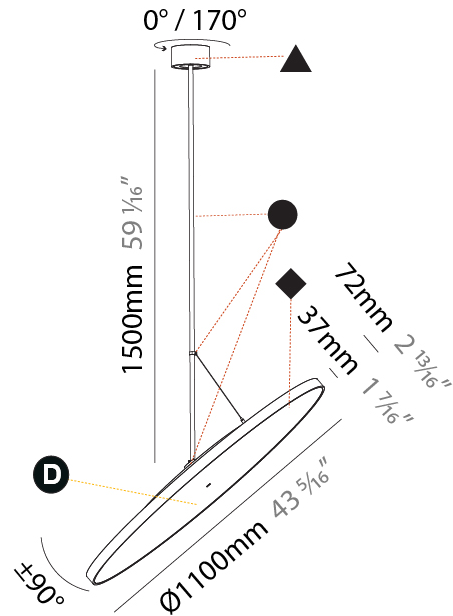

GENERAL

Series: Sign Diva Flex
Subseries: Sign Diva Flex
Partner: Prolicht
Division: Architectural
Installation: Suspension
Product Type: Pendant
Mounting Location: Ceiling
Light Distribution: Adjustable

PHYSICAL

Shape: Round
Diameter (mm): 1100
Diameter (in): 43 5/16
Height (mm): 1620
Height (in): 63 3/4
Weight (kg): 15.3
Weight (lbs): 33.66
Diffuser: PMMA - Opal / Micro-Prism / Sparkling Secret / Vintage Industrial
Fixture Finish: SSR / BKV / CWI / CRY / HAB / UFT / ITA / RUA / FTG / MYG / LOD / PUS / FRO / FUP / KIA / POP / BLS / SPG / MEY / GOH / CHC / COM / ABZ / JAG / OBR / MOS / ROR
Fixture Material: PMMA / Extruded Aluminum / Steel

ELECTRICAL

Lamp Type: LED (Zhaga Standard)
Input Wattage (W): 169.4
Total Output Wattage (W): 135
Dimming: Tri-Mode (Non-Dimming and Phase Dimming (120Vac only) and 0-10V Dimming)
Driver Included: Yes
Driver Location: Integrated
Driver Type: Constant Current - Universal
Driver Class: Class 2
Input Voltage (V): 120 - 277
Constant Current (MA): 600

LED

Color Temperature (°K): 2700 / 3000 / 3500 / 4000
Max. Delivered Lumen (lm): 16002 / 17172 / 19937 / 20344
Nominal Lumen (lm): 18992 / 20305 / 23575 / 24056
CRI: >90 CRI
Lamp Life (hrs): 50000

OPTICAL

Adjustability: Rotational 170°; Tilt 90°

RATINGS AND CERTIFICATIONS

Certified By: Certified for North American Standards
IP rating: IP20