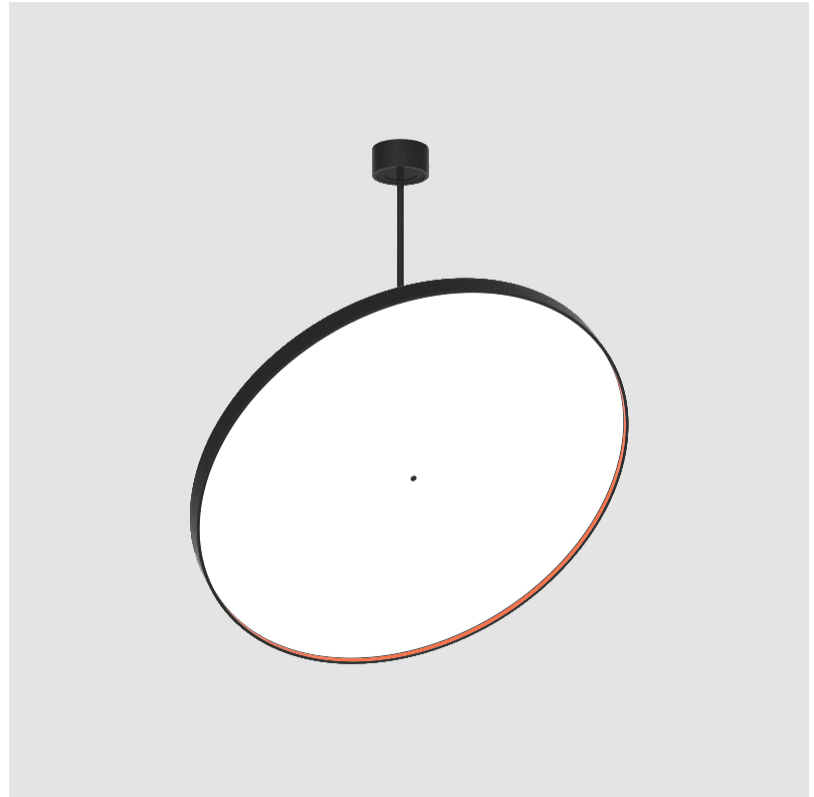

GENERAL

Series: Sign Diva Flex
Subseries: Sign Diva Flex Korona
Partner: Prolicht
Division: Architectural
Installation: Suspension
Product Type: Pendant
Mounting Location: Ceiling
Light Distribution: Adjustable

PHYSICAL

Diameter (mm): 1100
Diameter (in): 43 ⁵/₁₆
Height (mm): 870
Height (in): 34 ¹/₄
Weight (kg): 15.3
Weight (lbs): 33.66
Diffuser: PMMA - Opal / Micro-Prism / Sparkling Secret / Vintage Industrial
Fixture Finish: SSR / BKV / CWI / CRY / HAB / UFT / ITA / RUA / FTG / MYG / LOD / PUS / FRO / FUP / KIA / POP / BLS / SPG / MEY / GOH / CHC / COM / ABZ / JAG / OBR / MOS / ROR
Fixture Material: PMMA / Extruded Aluminum / Steel

ELECTRICAL

Lamp Type: LED (Zhaga Standard)
Input Wattage (W): 145
Total Output Wattage (W): 135
Dimming: Tri-Mode (Non-Dimming and Phase Dimming (120Vac only) and 0-10V Dimming)
Driver Included: Yes
Driver Location: Integrated
Driver Type: Constant Current - Universal
Driver Class: Class 2
Input Voltage (V): 120 - 277
Constant Current (MA): 600

LED

Color Temperature (°K): 2700 / 3000 / 3500 / 4000
Max. Delivered Lumen (lm): 16002 / 17172 / 19937 / 20344
Nominal Lumen (lm): 18992 / 20305 / 23575 / 24056
CRI: >90 CRI
Lamp Life (hrs): 50000

OPTICAL

Adjustability: Rotational 170°; Tilt 90°

RATINGS AND CERTIFICATIONS

Certified By: Certified for North American Standards
IP rating: IP20